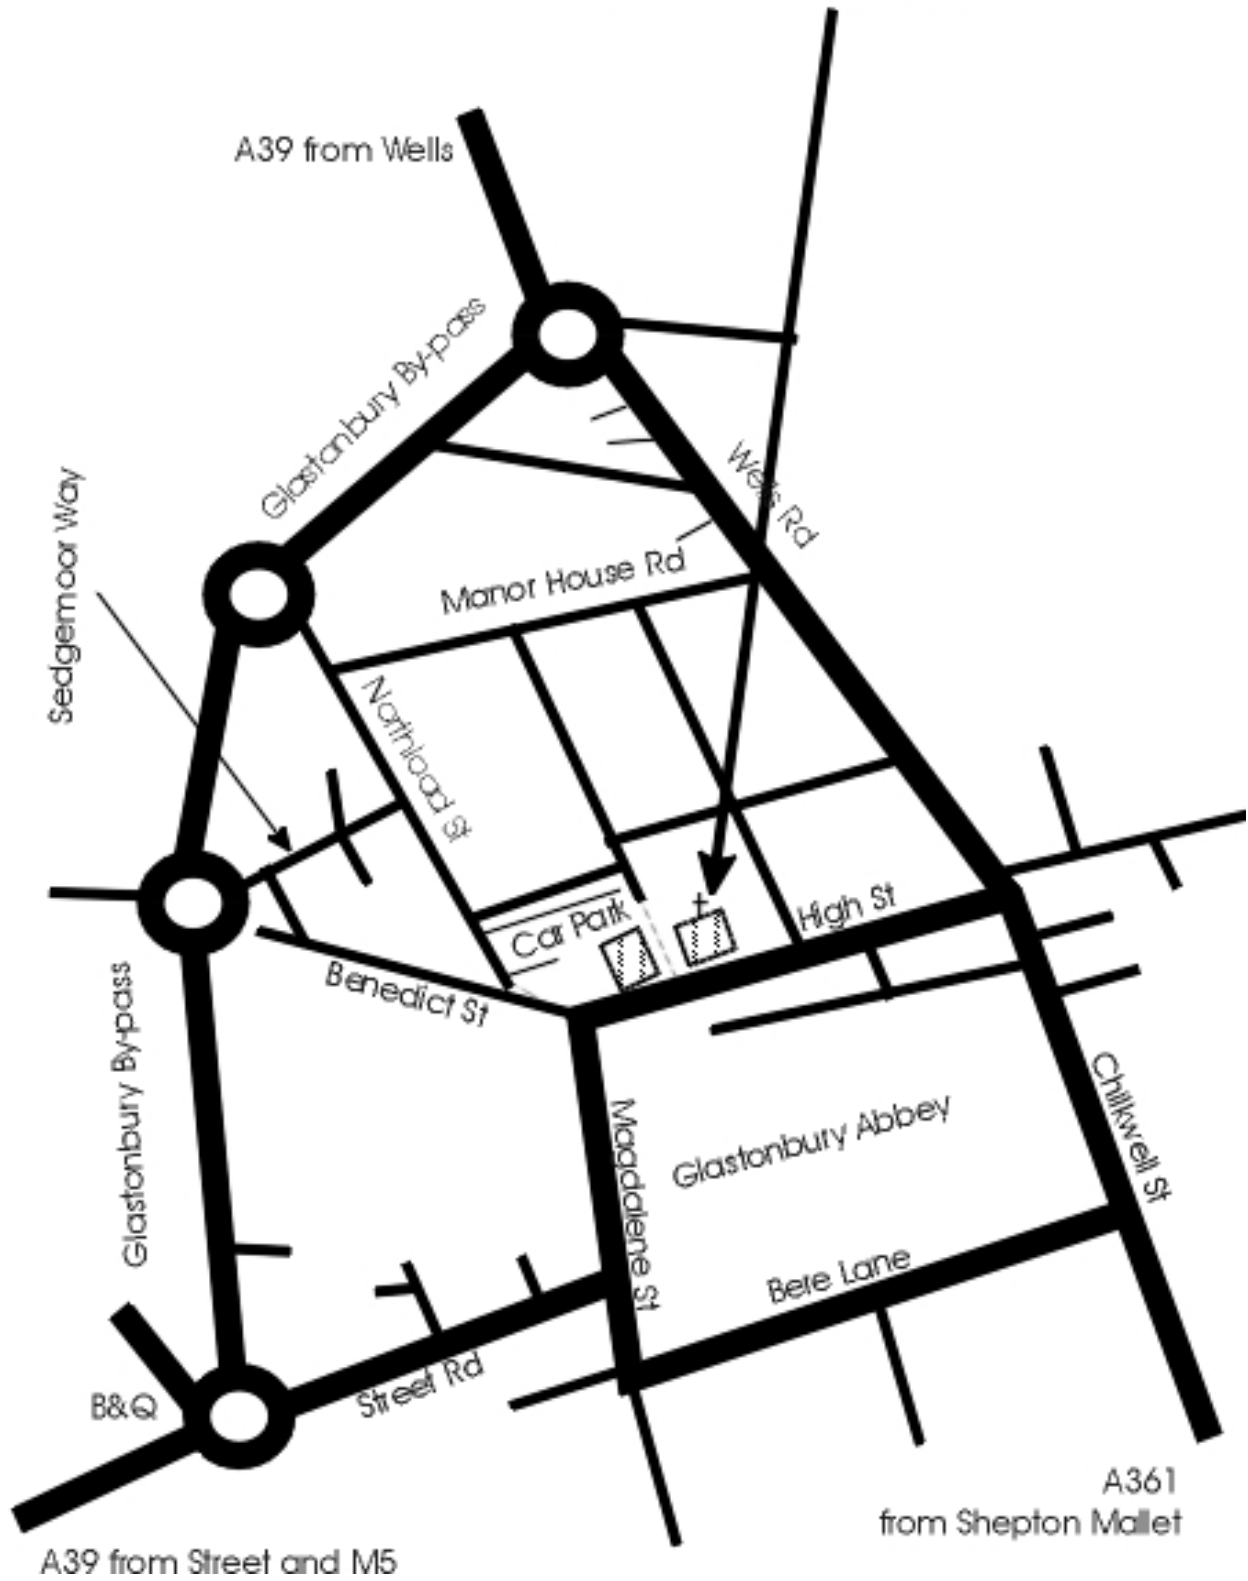

St John's Church

This map shows how to reach St John's Church. The Car Park labelled is directly next to the church BUT remember, parking is charged EVERY DAY from 8.00 am to 6.00 pm. Please don't get a parking ticket!